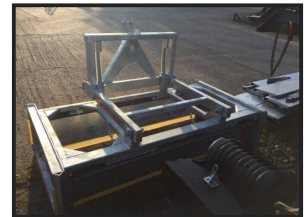

AG EASISCRAPE 200 Yard Scraper

£POA

Brand NEW AG 2m Yard Scraper. Please give us a call for more information.

Product Details

Product Details	
Category/Type	Machinery
Make	AG
Model	EASISCRAPE 200 Yard Scraper
Year	NEW
Hours	NEW