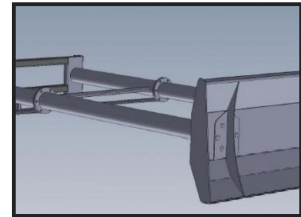

Albutt Grainpusher

£POA

Albutt Grainpusher. Grain dozers for use with telehandlers, load-ers and shovel loaders. Come complete with quick release brackets to suit your machine. Heavy duty design with round and smooth sur-faces to prevent grain trapping. Modular de-sign, all sizes can be ex-tended by 1.0 metres. We offer an optional plastic wear strip for floor protection.

New design - Bigger blade - 2.32m wide. Heavy duty tubular construction - without grain traps. Telehandler/Loader Brackets included. Heavy duty design using 170mm x 8mm tube. Modular

Product Details

Product Details	
Category/Type	Attachments
Make	Albutt
Model	Grainpusher
Year	-
Hours	NEW