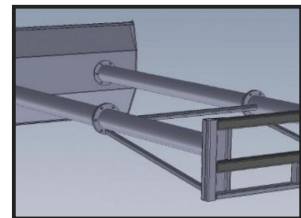

Albutt Grainpusher

£POA

Albutt Grainpusher. Grain dozers for use with telehandlers, load-ers and shovel loaders. Come complete with quick release brackets to suit your machine. Heavy duty design with round and smooth sur-faces to prevent grain trapping. Modular de-sign, all sizes can be ex-tended by 1.0 metres. We offer an optional plastic wear strip for floor protection.

New design - Bigger blade - 2.32m wide. Heavy duty tubular construction - without grain traps. Telehandler/Loader Brackets included. Heavy duty design using 170mm x 8mm tube. Modular

Product Details

Product Details	
Category/Type	Attachments
Make	Albutt
Model	Grainpusher
Year	-
Hours	NEW