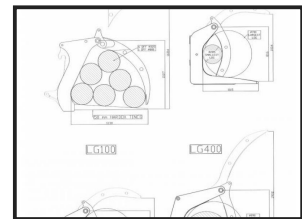

Albutt Log Grab Hardox Tines

£POA

Albutt Log & Timber Grabs. A range of heavy duty log grabs for use with loader, telehandler and loading shovels. Twin arms, moved independantly by two hydraulic rams. Arms close to grip individual logs. Use to handle bundles or individual logs. Complete with brackets for any type of machine/loader.

Heavy duty design.

MODELS include:

LG050 - Log grab tractor loader and skid steer (1280mm width & 380kg weight)

Product Details

Product Details	
Category/Type	Attachments
Make	Albutt
Model	Log Grab Hardox Tines
Year	-
Hours	NEW

Fleet Lane, Bredon, Tewkesbury, Gloucester, GL20 7EF

Tel: +44 (0)1684 772912

www.pandengineering.com info@pandeng.co.uk