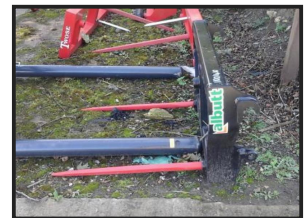

Albutt Twin Bale Spike

£POA

Albutt twin bale spike with Merlo brackets. Please call us for more information.

Product Details	
<i>Category/Type</i>	<i>Attachments</i>
<i>Make</i>	<i>Albutt</i>
<i>Model</i>	<i>Twin Bale Spike</i>
<i>Year</i>	<i>NEW</i>
<i>Hours</i>	<i>-</i>