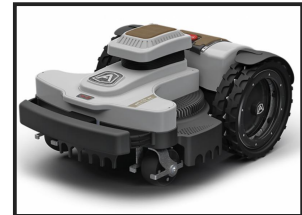

## Ambrogio 4.0 Elite

#### OUR MOST ADVANCED ROBOTIC LAWNMOWER EVER

The 4.0 Elite model combines the characteristics of flexibility and modularity with 4.0 technological innovation. It is mounted on board the ZCS Connect device that, together with the GPS, Bluetooth and GSM technology, enables the connection of the robot anytime and anywhere, in total safety. It's possible to stop, start & exclude areas to be cut and monitor the robot with a simple touch of a button.