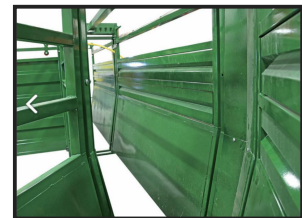

### £POA

Arrowquip's improved Easy Flow® Adjustable Cattle Races are designed to be safer, quieter, and more efficient. Cradle-shaped and fully adjustable, the Easy Flow Races can accommodate cattle of any size with easy adjustments. With spring-loaded locking systems and safety latches, you can quickly modify the width of the race from one side by simply pulling on the adjustment cables. Adhering to low-stress cattle handling principles, the Easy Flow Races have caulked flat sheeting and nylon bushings over the slam-latch pins to reduce noise. Additionally, the race sections bolt tightly together to eliminate the need for pins.

#### Product Details

<b>Category/Type</b>	<b>Livestock Equipment</b>
<b>Make</b>	<b>Arrowquip</b>
<b>Model</b>	<b>8ft and 10ft Easy Flow Ally</b>
<b>Year</b>	-
<b>Hours</b>	-

configurations possible to suit your needs.

With easy adjustments, excellent animal control, and the utmost in animal safety, the Adjustable Easy Flow Races are designed to provide increased efficiency in your complete cattle handling system.

**Fleet Lane, Bredon, Tewkesbury, Gloucester, GL20 7EF**