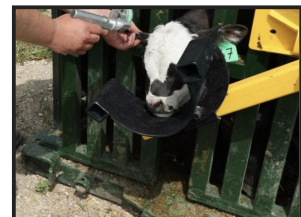

## £POA

The 3rd Generation Q-Catch® Cattle Head Scoop takes cattle control to a new level, with enhanced control and durability for optimal performance. Featuring an upgraded design with thicker and heavier components, the 3rd Gen Head Scoop ensures you can perform treatments on your cattle safely and easily, no matter their size or temperament. The Head Scoop is made up of two pieces - a bottom bar with scoop for cattle to rest their chin and top bar to secure the head and prevent thrashing. The two pieces move in a synchronized, scissor-style motion to clamp around the animal's head securely and provide the handler with up-close access to the