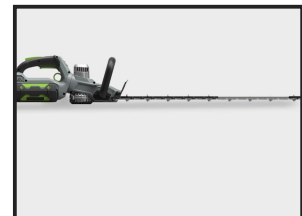

EGO HT 6500E Hedgecutter

£249.00

A well-balanced design for more comfortable operation, the HT6500E hedge trimmer features a long length, dual knife-edge, laser-cut diamond ground blade for precise clean cutting. The two-speed selector lets you choose the right speed for every task, coupled with large cutting capacity, you can get to work on larger hedges with thicker branches and stems.

Blade-tip protection prevents the blades becoming damaged by fences and walls, and vice versa. For safer working, the safety blade guard helps to prevent injuries in action, while the electric

Product Details

Category/Type	Garden Machinery
Make	EGO
Model	HT 6500E Hedgecutter
Year	-
Hours	-

the petrol-matching Arc Lithium 56v battery, a single charge delivers such impressive run time that you'll be amazed at how much hedge you can cut. Simply click in whichever battery you need from our range, and you're ready to go.