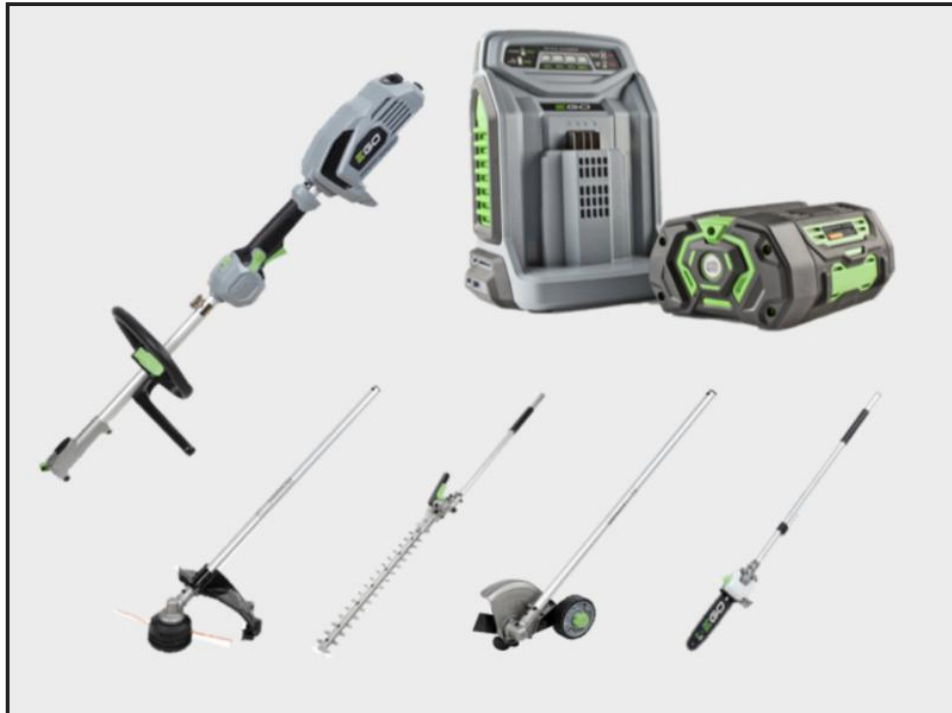

## EGO MHSC 2002E Multi-Tool

**£899.00**

The EGO Power+ multi-tool is the outdoor power tool you can't do without, and this ultimate multi-tool kit gives you a perfect platform to tackle every garden task. The PH1400E power head is perfectly balanced to give you a comfortable and easy experience.

The line trimmer allows you to trim grass along fences and walls with precision, and includes our Rapid Reload head for easy line replacement. If you need to remove thicker, overgrown areas, you can simply click in the brush cutter attachment to complete your task.

### Product Details

Category/Type	Garden Machinery
<b>Make</b>	<b>EGO</b>
<b>Model</b>	<b>MHSC 2002E Multi-Tool</b>
<b>Year</b>	-
<b>Hours</b>	-

adjustable angles to suit the job at hand, and allows for compact storage. The sharp diamond ground blades are no match for conifers, beech, holly or laurel.

**Fleet Lane, Bredon, Tewkesbury, Gloucester, GL20 7FF**  
 With the pole saw attachment, the 25cm guide bar works with the 15.0m/s chain speed to allow you to slice through the branches quickly and efficiently.