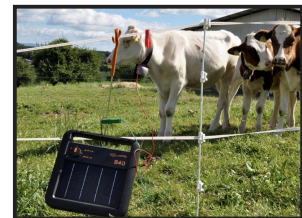

Gallagher Gallagher S40LE

£249.17

The S40 LE is the ultimate mobile energiser for short fences up to 15 km (single wire, no vegetation). The energiser is supplied with a rechargeable battery and solar panel. The S40 LE is quick and easy to install and convenient to transport. This robust and highly mobile energiser offers an excellent alternative to battery-powered systems. In addition, this energiser has a mains charging function, allowing the energiser to be charged from mains power when there is insufficient sunlight or during storage.

Product Details	
Category/Type	Fencing products
Make	Gallagher
Model	Gallagher S40LE
Year	-
Hours	-

Daylight. the term "solar device" may be a little misleading, because this device also works perfectly in normal daylight (without sun). What's more, it even works for up to 3 weeks without