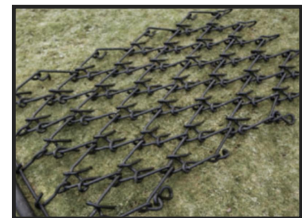

Hacket Chain Harrows

£POA

A huge range of chain harrows available as mats or mounted units in a frame. Call us to discuss your individual needs.

| Product Details | |
|----------------------|-----------------------------------|
| <i>Category/Type</i> | <i>Grass Machinery and Balers</i> |
| <i>Make</i> | <i>Hacket</i> |
| <i>Model</i> | <i>Chain Harrows</i> |
| <i>Year</i> | <i>NEW</i> |
| <i>Hours</i> | <i>-</i> |