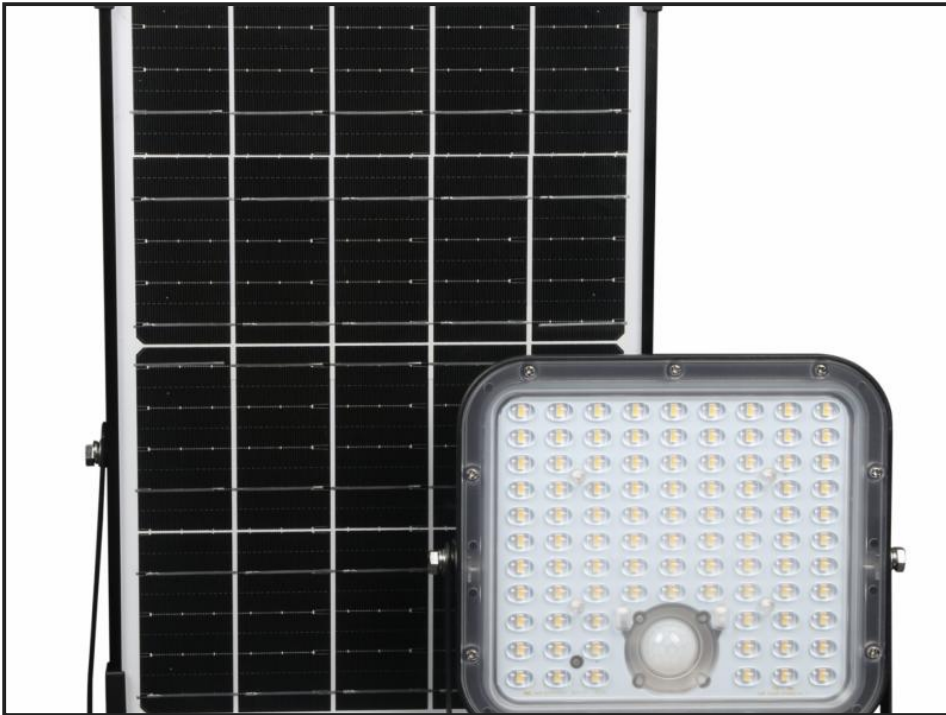

# JFC Helios Solar 03 Floodlight

**£91.99**

The JFC Helios Solar 03 Floodlight is the ideal solution for someone looking for flexible and self-sufficient lighting (10x15m). The Helios can be switched on and off and dimmed by remote control. Recommended installation height 2-3 metres with a detection distance of 8-12 metres. The solar panel can be mounted up to 5m from the light giving it maximum versatility. This light is ideal for indoor or outdoor areas including sheds, barns, stables and workshops.

Product Details	
<b>Category/Type</b>	<b>Outdoor Products</b>
<b>Make</b>	<b>JFC</b>
<b>Model</b>	<b>Helios Solar 03 Floodlight</b>
<b>Year</b>	-
<b>Hours</b>	-

Superior Build Quality

**Fleet Lane, Bredon, Tewkesbury, Gloucester, GL20 7EF**