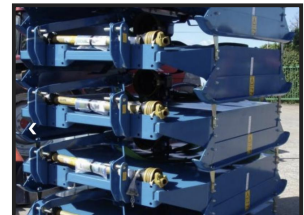

Kidd 180 pasture Topper

£1,900.00

Kidd 1.8m Pasture Topper. Also available in 1.5m, 2.4m, and 2.8 cuts with inline and offset cutting positions. Features Include: Three position bolt-on headstock allows for offset or in-line operation. Deeply cranked blades reduce chance of impact damage to gearbox. Free swinging blades reduce shock loads on gearbox preventing expensive failures. Streamlined design eliminates debris build-up and water trapping. Special parabolic skids minimise field marking. Easy hitch-up with no top link to connect. Unique lower link flotation follows the ground closely. Parabolic skids minimise field marking. Deep cranked blades keep gearbox out of harmâ€™s