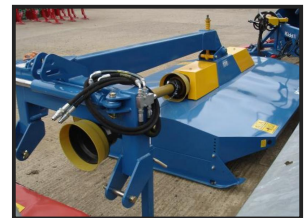

Kidd 240 S - Topper

£POA

Fully Offset. 2.4m cutting width. Twin contra rotating blades. Shearbolt protected. Cutting height from 60mm to 200mm. Please give us a call for more information.

| Product Details | |
|----------------------|-----------------------------------|
| Category/Type | Grass Machinery and Balers |
| Make | Kidd |
| Model | 240 S - Topper |
| Year | - |
| Hours | NEW |