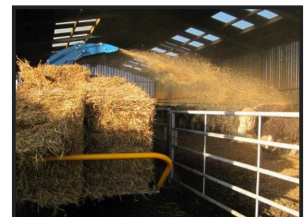

Kidd 450 - Bale Shredder

£POA

Kidd 450 Bale Shredders easily handles straw, haylage, clamp grass and maize silage. It's compact but with surprising large capacity for 2 round bales upto 6ft diameter. Material can be directed to exactly where it is needed with less waste. Round or square bales are distributed with an even flow of material. Loose silage is evenly distributed. Wide body for greater capacity. Will take the largest bales produced, round or square. Feeding silage over a barrier. Beater fan combination evenly feeds silage. 450 TC will shred straw unchopped for animal bedding or at the touch of switch chop straw short for inclusion into a feed ration or for cubical bedding. 450TC