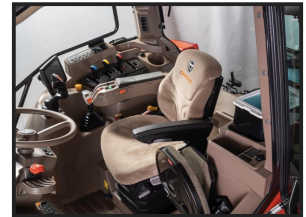

Kiote HX1402

£POA

See the brand new Kiote HX1402 (140hp) fitted with 3.8litre diesel engine designed and built by Kiote can covered by their Powertrain 5 year warranty. Call us for more details.

Product Details	
<i>Category/Type</i>	<i>All Tractors</i>
<i>Make</i>	<i>Kiote</i>
<i>Model</i>	<i>HX1402</i>
<i>Year</i>	<i>NEW</i>
<i>Hours</i>	<i>-</i>