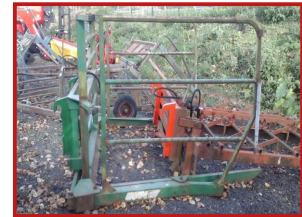

P&D ENGINEERING

AGRICULTURAL MACHINERY

Logic 40 Bale Grab

£POA

on Merlo brackets. Please contact us for details.

Product Details

Category/Type	Grass Machinery
Make	Logic
Model	40 Bale Grab
Year	USED
Hours/Mileage	-