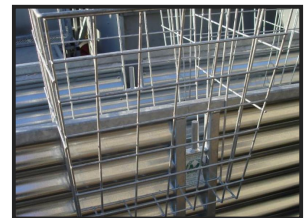

Modulamb Hay Baskets

£POA

Modulamb Heavy duty & medium duty Hay Baskets - IN STOCK. Please give us a call for more information.

Product Details	
<i>Category/Type</i>	<i>Livestock Equipment</i>
<i>Make</i>	<i>Modulamb</i>
<i>Model</i>	<i>Hay Baskets</i>
<i>Year</i>	-
<i>Hours</i>	NEW