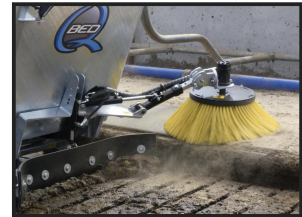

Plant-Mec Q Bed 324

£POA

New Plant-Mec Q Bed

Hop on the Q Bed to scrape, brush and spread material in and around your cubical housing. This fantastic machine makes it easy! Call us for more details.

Product Details