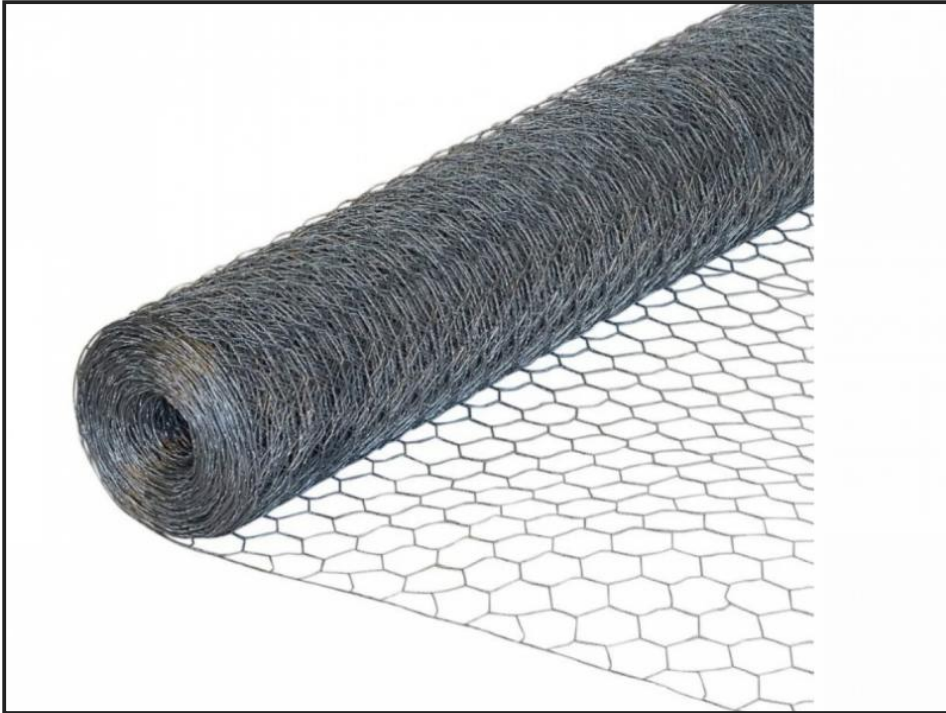

# Tornado Pig and Chicken Netting

## £POA

Tornado Wire's High Tensile Stock Fencing has been the choice for the best agricultural contractors for more than 30 years.

Decades of understanding and first-hand expertise has gone into the design and manufacture of our livestock fencing, and the results are clear to see.

Stock fencing can be used to divide fields and separate livestock, or as a protective barrier

### Product Details

Category/Type	Fencing products
Make	Tornado
Model	Pig and Chicken Netting
Year	-
Hours	-

The durability and quality of Tornado stock fencing is widely recognised by farmers as well as professional fencing contractors, whether it is used a sheep fence, a lamb fence, a cattle fence or a pig fence, a Tornado stock fence offers the peace of mind that you deserve.