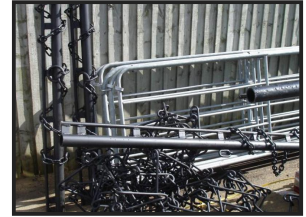

Trailed Chain Harrows

£POA

Trailed Chain Harrows. NEW IN STOCK. 1 Metre wide mats, 13mm tines. 2, 3 & 4 metre whippetree's available. Phone for your requirements.

Product Details	
<i>Category/Type</i>	<i>Grass Machinery and Balers</i>
<i>Make</i>	<i>Trailed</i>
<i>Model</i>	<i>Chain Harrows</i>
<i>Year</i>	-
<i>Hours</i>	<i>NEW & USED</i>