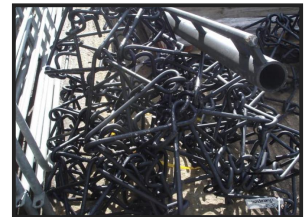

Trailed Chain Harrows

£POA

Trailed Chain Harrows. NEW IN STOCK. 1 Metre wide mats, 13mm tines. 2, 3 & 4 metre whippetree's available. Phone for your requirements.

Product Details	
<i>Category/Type</i>	<i>Grass Machinery and Balers</i>
<i>Make</i>	<i>Trailed</i>
<i>Model</i>	<i>Chain Harrows</i>
<i>Year</i>	-
<i>Hours</i>	<i>NEW & USED</i>