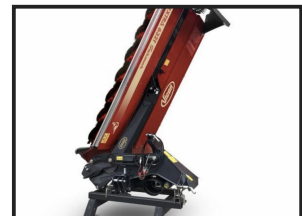

## Vicon Extra 632T

### £POA

Centre Suspended Mower Conditioners Vicon EXTRA 624T, 628T/R and 632T Farmer are all fitted with the EXTRA cutterbar with slim design for improved cutting performance, and with a choice of either SemiSwing steel tine, nylon tine or roller conditioning. The mowing units are suspended in the centre of gravity via a large suspension spring. This design provides an even weight distribution across the entire mowing width, as well as a constant, faster and more precise adaptation to ground contours The Advantages: Available with hydraulic spring adjustment. Centre mounted spring suspension 2.42, 2.84 and 3.18m working width SemiSwing steel tine.